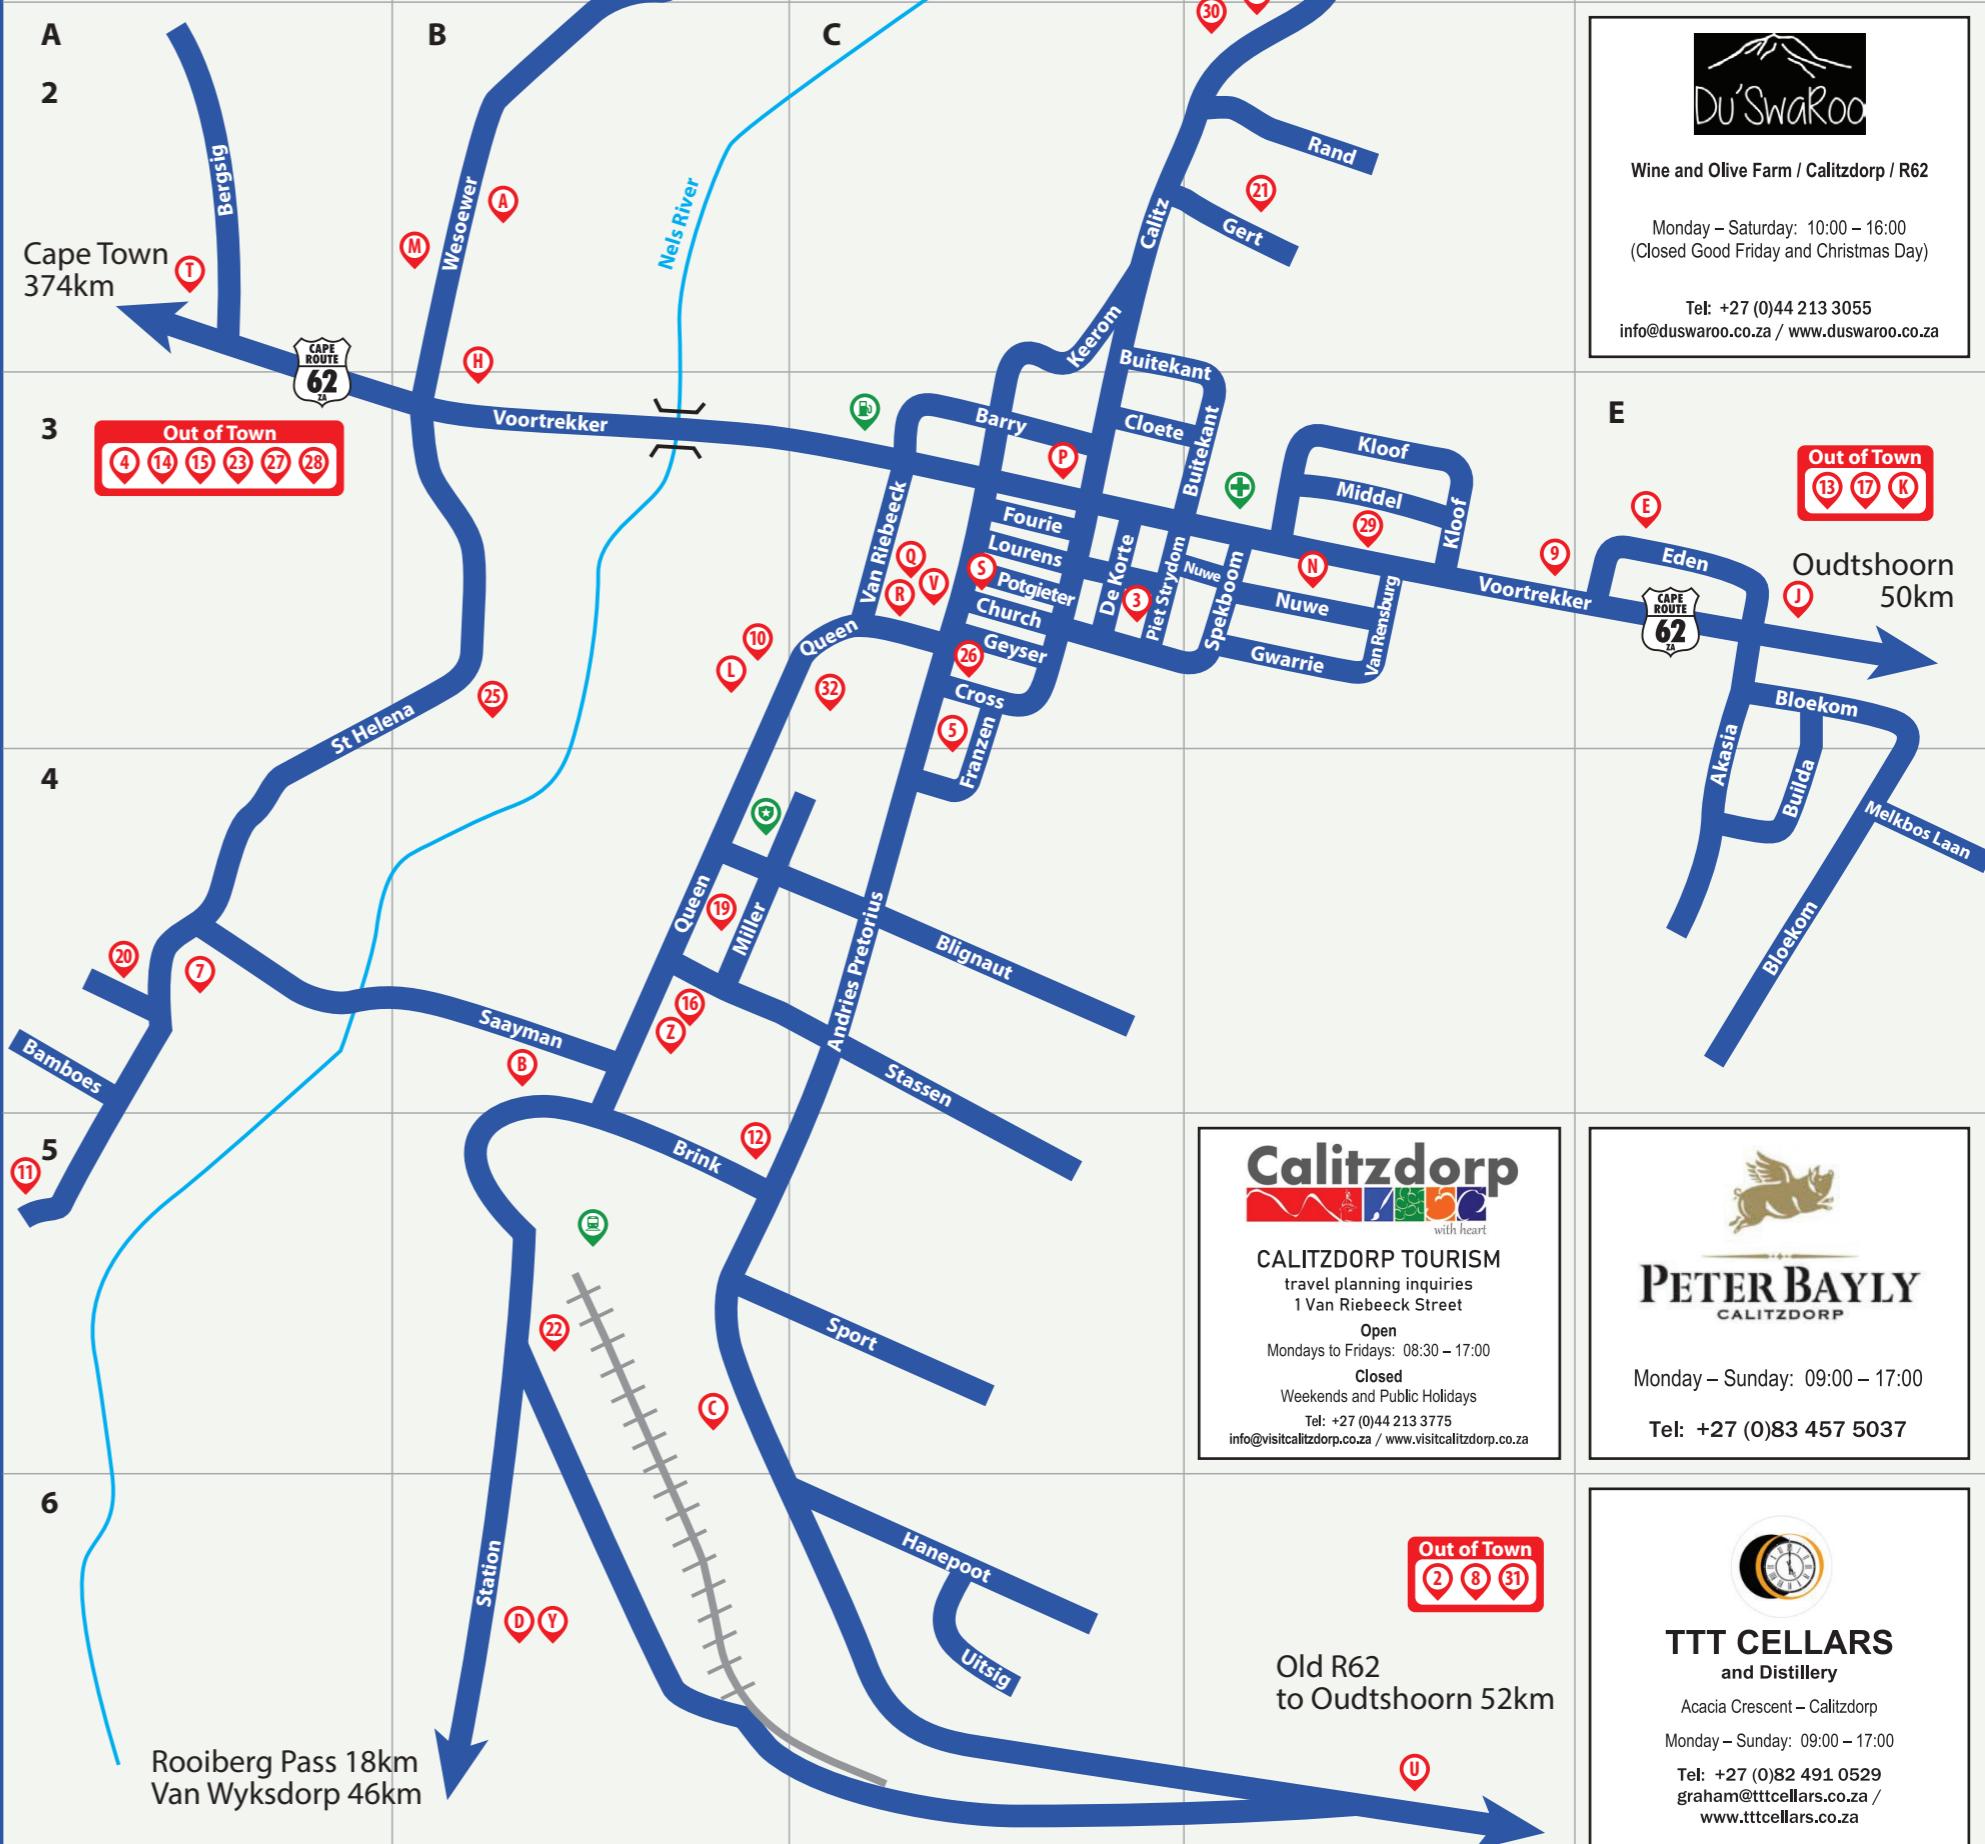

Please find other members who do not operate from a business premises on the visitcalitzdorp.co.za website.

AXE HILL WINERY
Visits most welcome by appointment
Tel: +27 (0)83 676 3000
info@axe-hill.co.za / www.axe-hill.co.za

BOPLAAS
CROWNED BEST SA PRODUCER AT MICHELANGELO 2019
Wine / Spirits Tasting & Sales
Weekdays: 09:00 - 17:00
Saturday: 09:00 - 16:00
Sunday: 10:00 - 15:00
Public Holiday: 09:00 - 17:00
Tel: +27 (0)44 213 3326
info@boplaas.co.za / www.boplaas.co.za

CALITZDORP CELLAR
"A Toast To The Klein Karoo"
Monday - Friday: 09:00 - 17:00
Saturdays: 09:00 - 14:00
Sundays: 11:00 - 15:00
Public Holidays: 09:00 - 17:00
(closed Good Friday and Christmas day)
Tel: +27 (0)44 213 3301
info@calitzdorpwine.co.za / www.calitzdorpwine.co.za

DE KRANS
Bistro
10:00 - 16:00 kitchen closes 15:30
Open on all holidays (excluding Christmas & Good Friday)
Tasting room
09:00 - 16:30 Mon - Sat
09:00 - 16:00 Sundays
Open on all holidays (excluding Christmas & Good Friday)
Tel: +27 (0)44 213 3314
dekrans@mweb.co.za / www.dekrans.co.za

Du'SwaRoo
Wine and Olive Farm / Calitzdorp / R62
Monday - Saturday: 10:00 - 16:00
(Closed Good Friday and Christmas Day)
Tel: +27 (0)44 213 3055
info@duswaroo.co.za / www.duswaroo.co.za

Calitzdorp
CALITZDORP TOURISM
travel planning inquiries
1 Van Riebeeck Street
Open
Mondays to Fridays: 08:30 - 17:00
Closed
Weekends and Public Holidays
Tel: +27 (0)44 213 3775
info@visitcalitzdorp.co.za / www.visitcalitzdorp.co.za

PETER BAYLY
CALITZDORP
Monday - Sunday: 09:00 - 17:00
Tel: +27 (0)83 457 5037

TTT CELLARS
and Distillery
Acacia Crescent - Calitzdorp
Monday - Sunday: 09:00 - 17:00
Tel: +27 (0)82 491 0529
graham@tttcellars.co.za / www.tttcellars.co.za