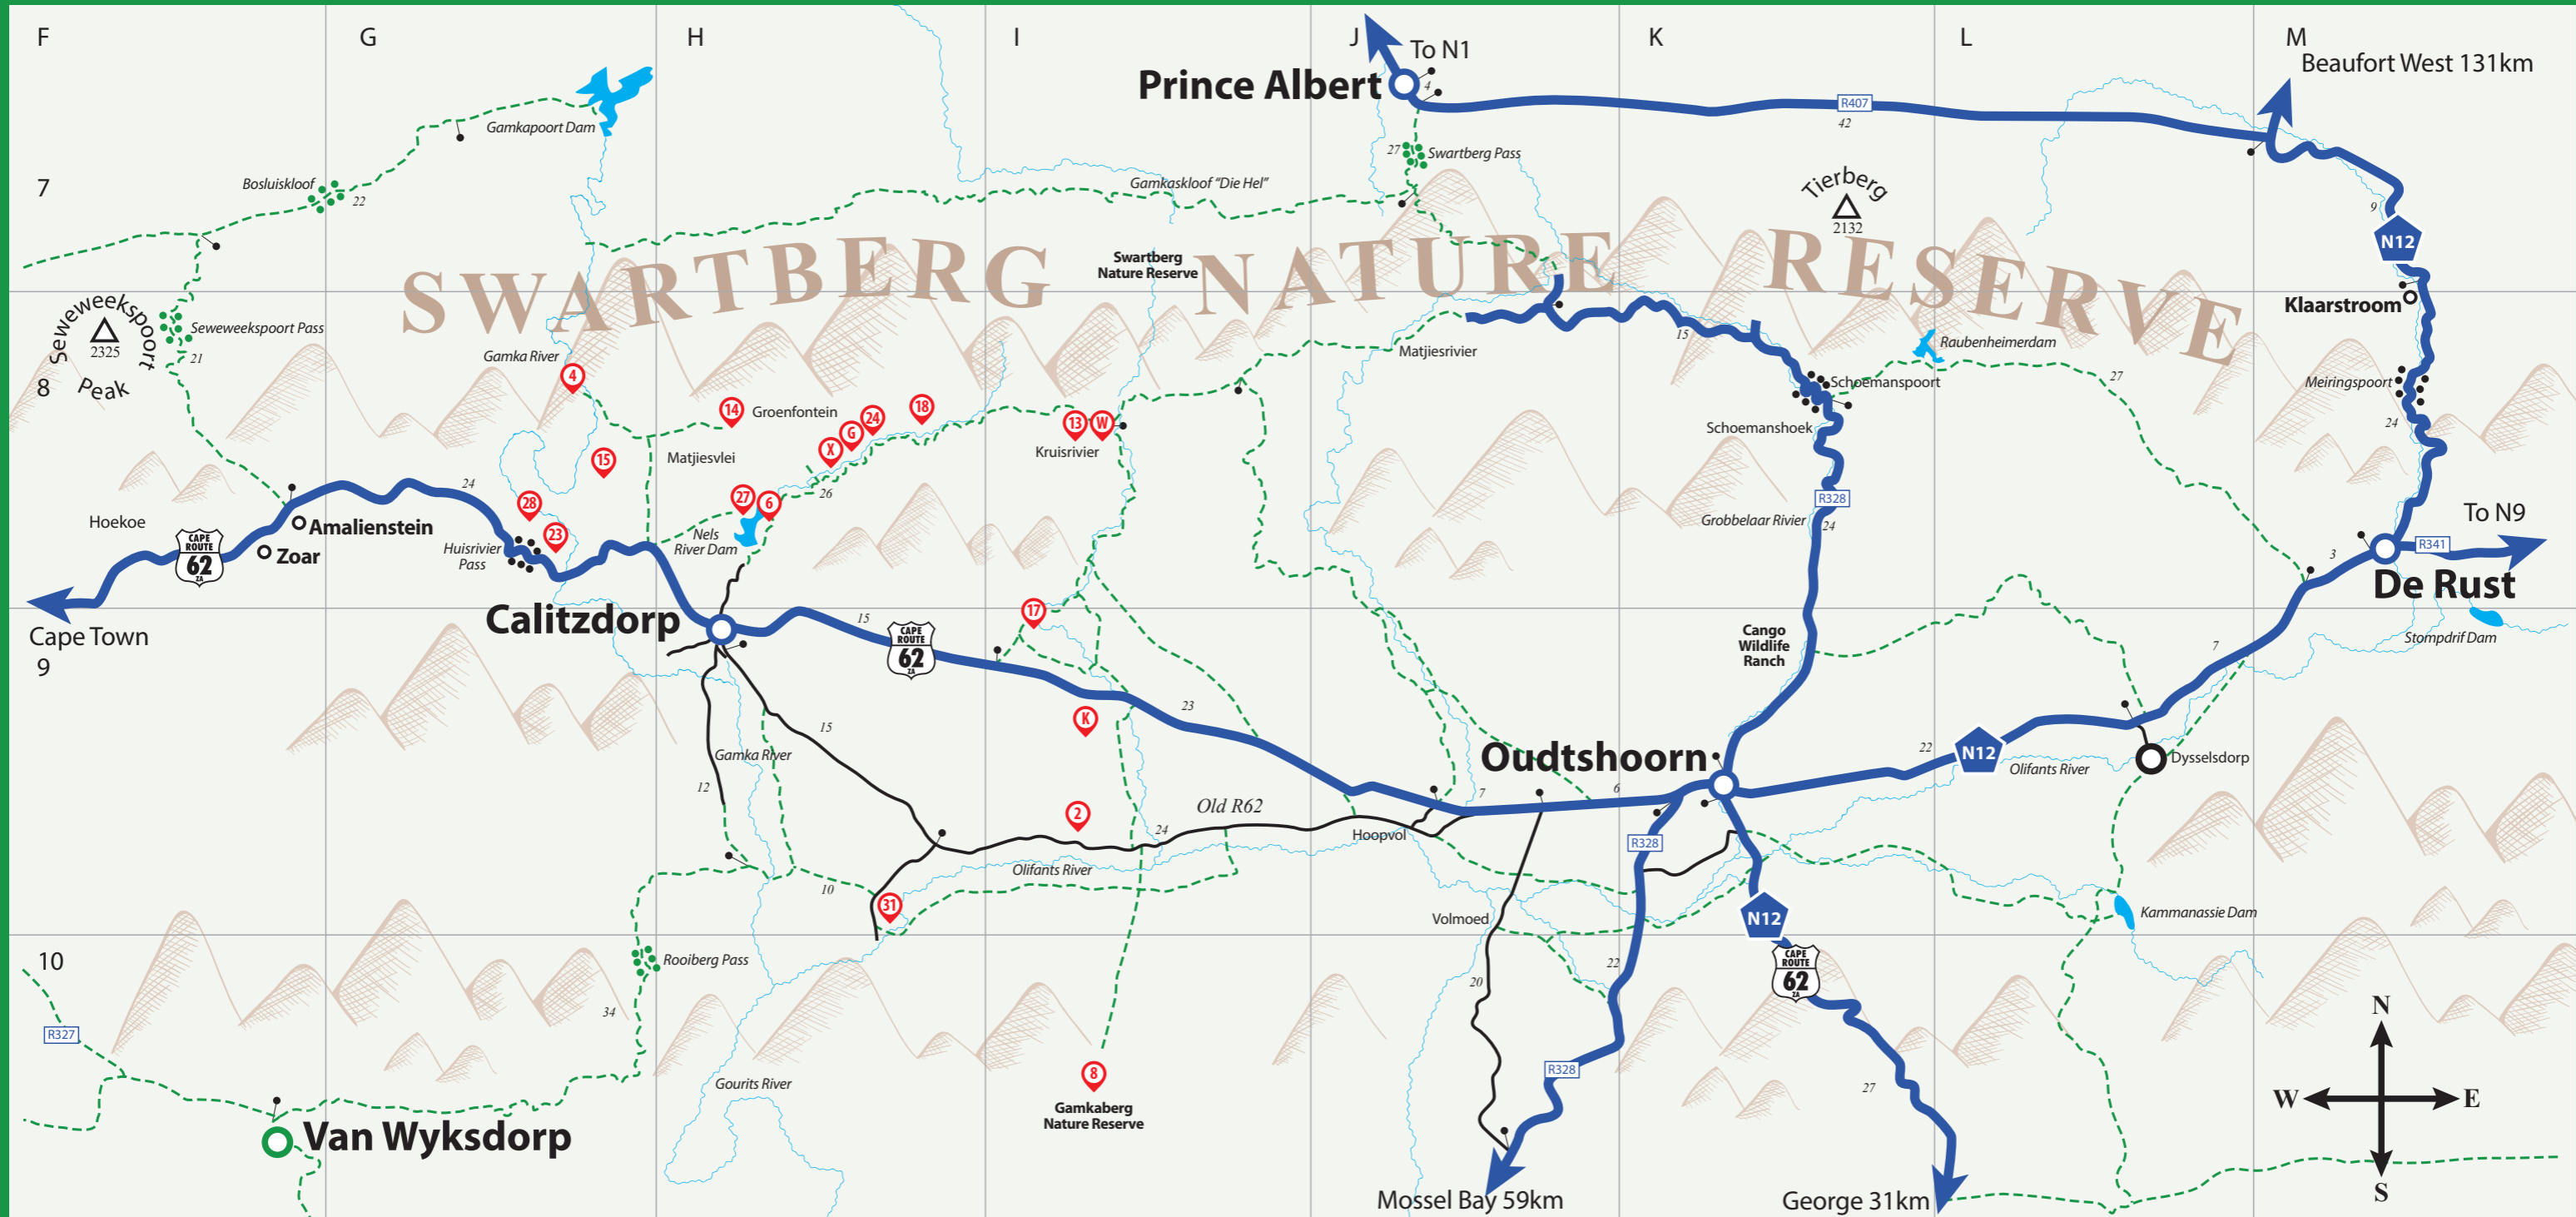

The Retreat at Groenfontein

INFO@GROENFONTEIN.COM
WWW.GROENFONTEIN.COM

Travelers' Choice 2023

Farm Kitchen
woodfired pizza • open fire grill
Route 62 Calitzdorp

Call/whatsapp: 064 961 7574
Trading hours: 08:00—20:00
Sundays: 08:00—17:00
Wednesdays closed

Die Bakhuis
@AXE HILL

Check our Facebook page for updates

CHAS EVERITT
INTERNATIONAL PROPERTY GROUP

SOUTHERN CAPE

Jane: 083 254 5107

SOLD

TUIN ATELJEE
CALITZDORP

Cafe - Bar - Deli
30 Voortrekker Road - 072 963 4673

Gasteria Grange
self-catering accommodation

Mobile: +27(0)82 469 8143 / +27(0)76 876 4304
Email: gasteriagrangeg@gmail.com