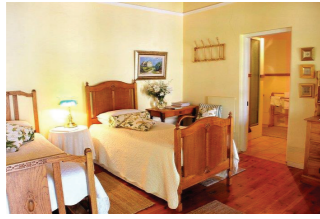

WELGEVONDEN

GASTEHUIS • GUEST HOUSE

- Four double en-suite rooms
- B&B
- Swimming Pool
- Wi-Fi
- Secure parking
- Lush cool garden
- Walking distance to Cellars
- 300m off R62